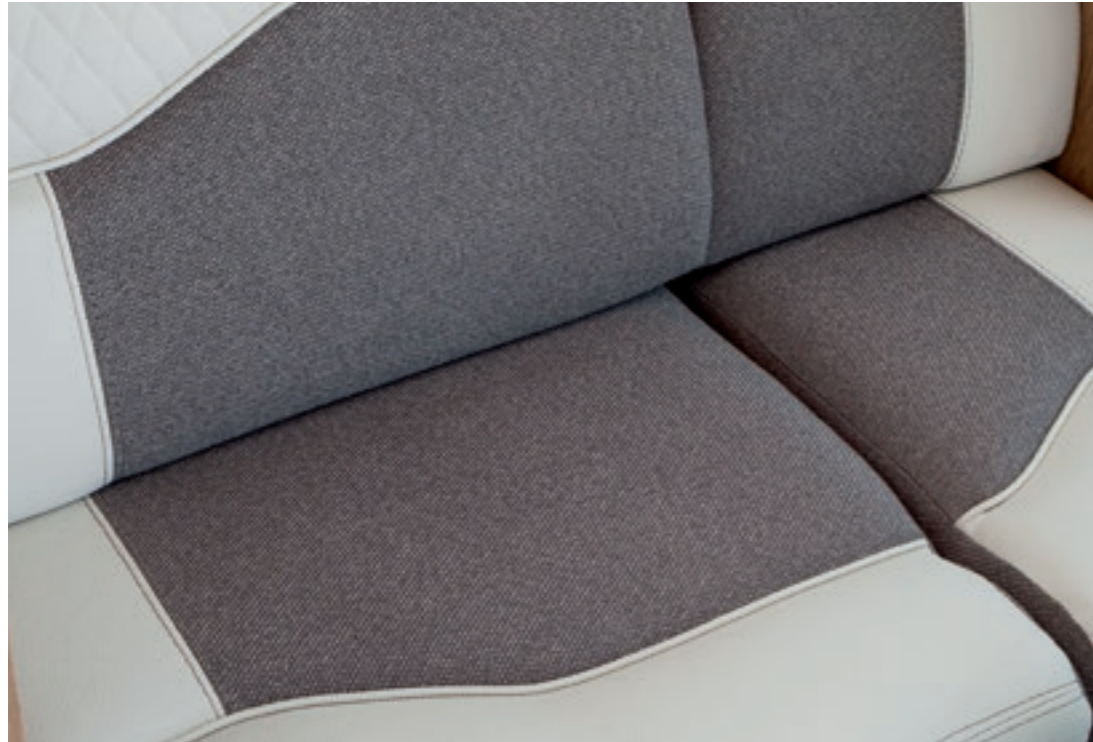

KRONOS

Chenille (Standard ■, Fabric/Imitation leather)

KRONOS ADVANCE

Satin (Standard ■, Imitation leather)

Upholstery

Graphite (Optional □, Fabric)

Satin (Optional □, Imitation leather)

Graphite (Optional □, Fabric)

Chenille (Optional □, Fabric/Imitation leather)

ZEFIRO

Sand (Standard ■, Fabric/Imitation leather)

Graphite (Optional □, Fabric)

Nabuk (Optional □, Imitation leather)

Slate (Optional □, Imitation leather)

ZEFIRO ADVANCE

Upholstery

Slate (Standard ■, Imitation leather)

Graphite (Optional □, Fabric)

Nabuk (Optional □, Imitation leather)

Sand (Optional □, Fabric/Imitation leather)